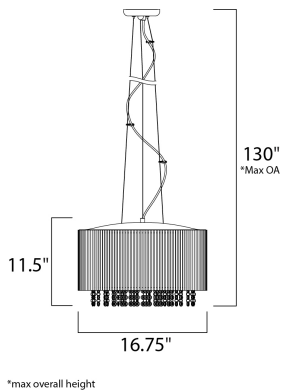

**MEASUREMENTS**

- DIMENSION : 16.75" W x 11.5" H
- MAX OAH : 130" OAH
- CANOPY : 4.72" W x 0.86" H x 4.72" L
- HANGING WEIGHT : 11.24 lb

**LAMPING**

- INPUT VOLTAGE : 120V
- LUMENS : 3,500 Rated
- BULB : 7 x 40W Xenon G9 , 280W Total
- BULB INCLUDED : (Included)
- DIMMABLE : Yes
- COLOR\_TEMP : 2900K